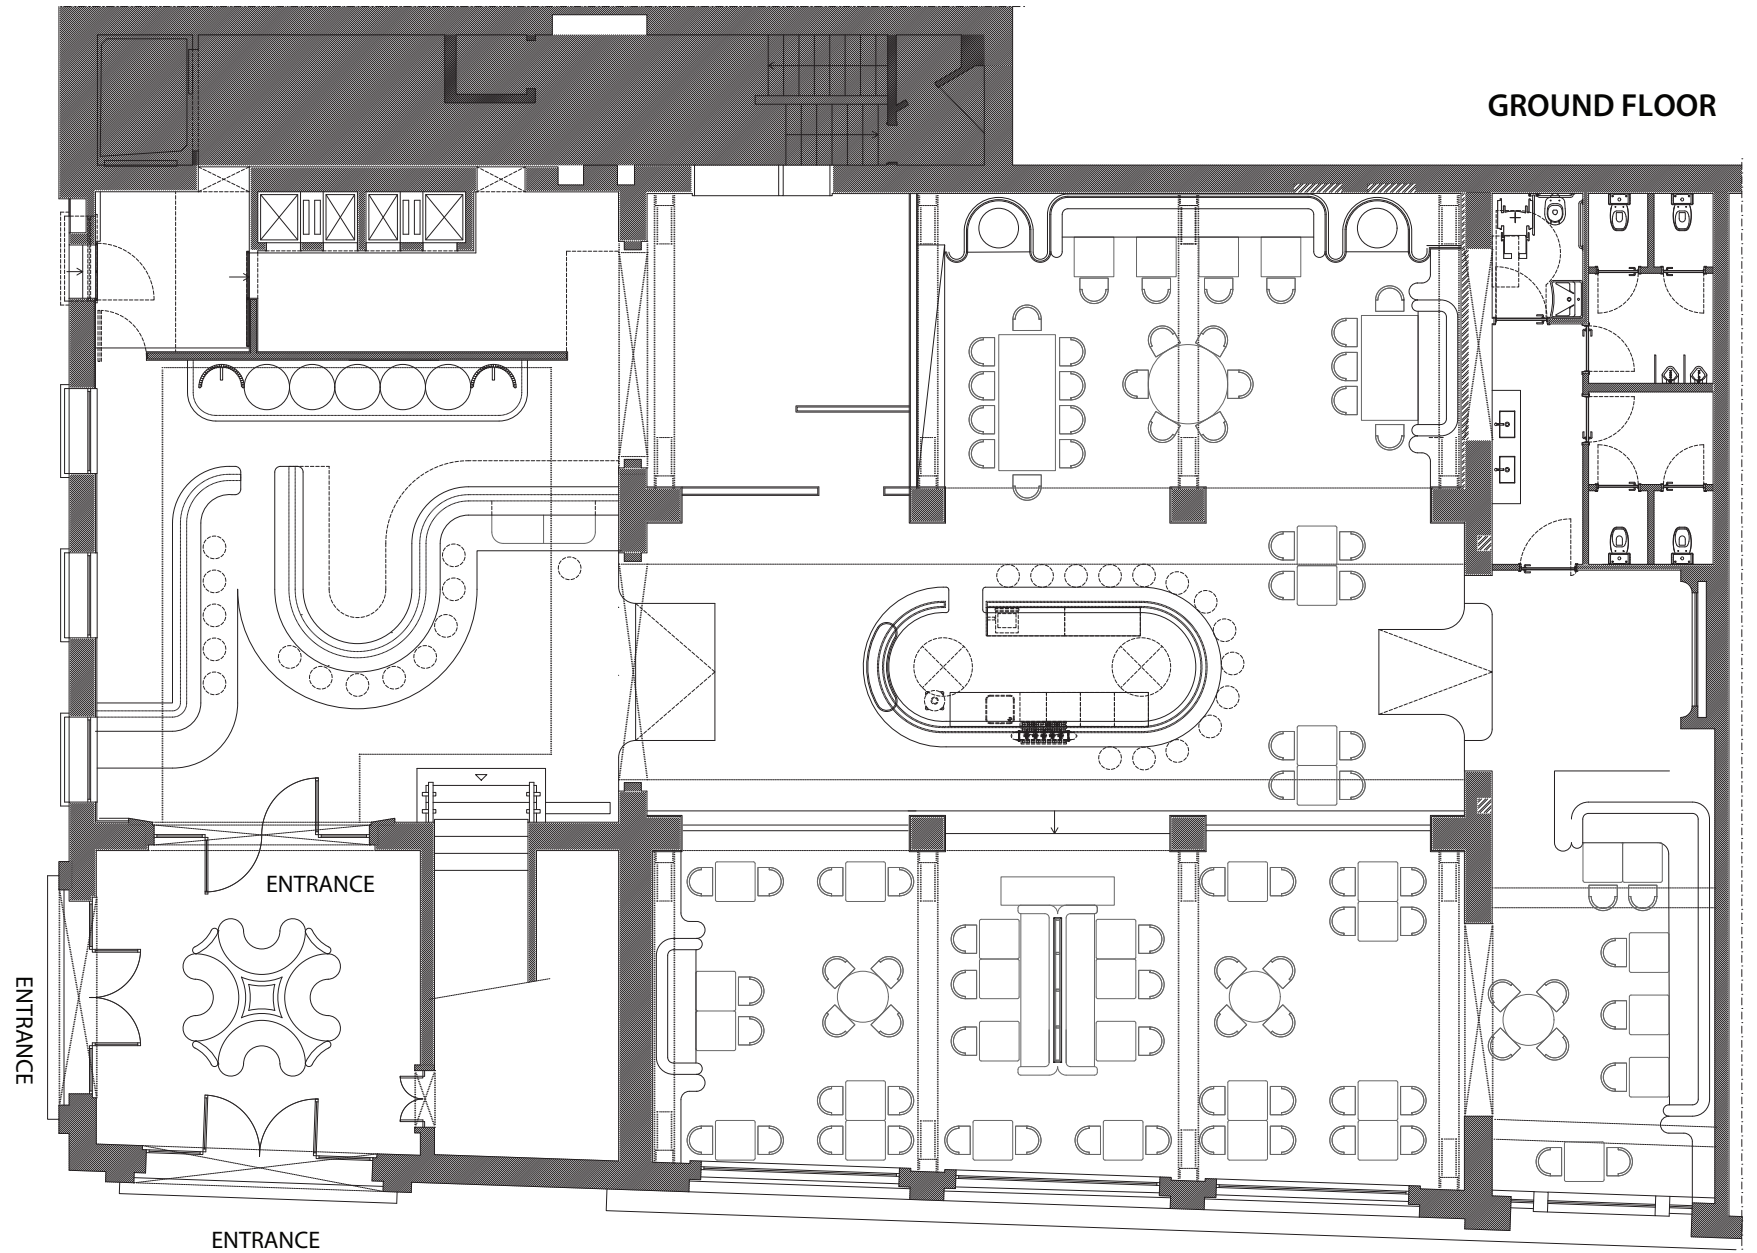

## ALMIRANTE REIS

- Total capacity:  
149 seats - GROUND FLOOR  
150 seats - FIRST FLOOR  
(arrangement variable according to the event)

## ALMIRANTE REIS

- Total capacity:  
148 seats - GROUND FLOOR  
150 seats - FIRST FLOOR  
(arrangement variable  
according to the event)

FIRST FLOOR