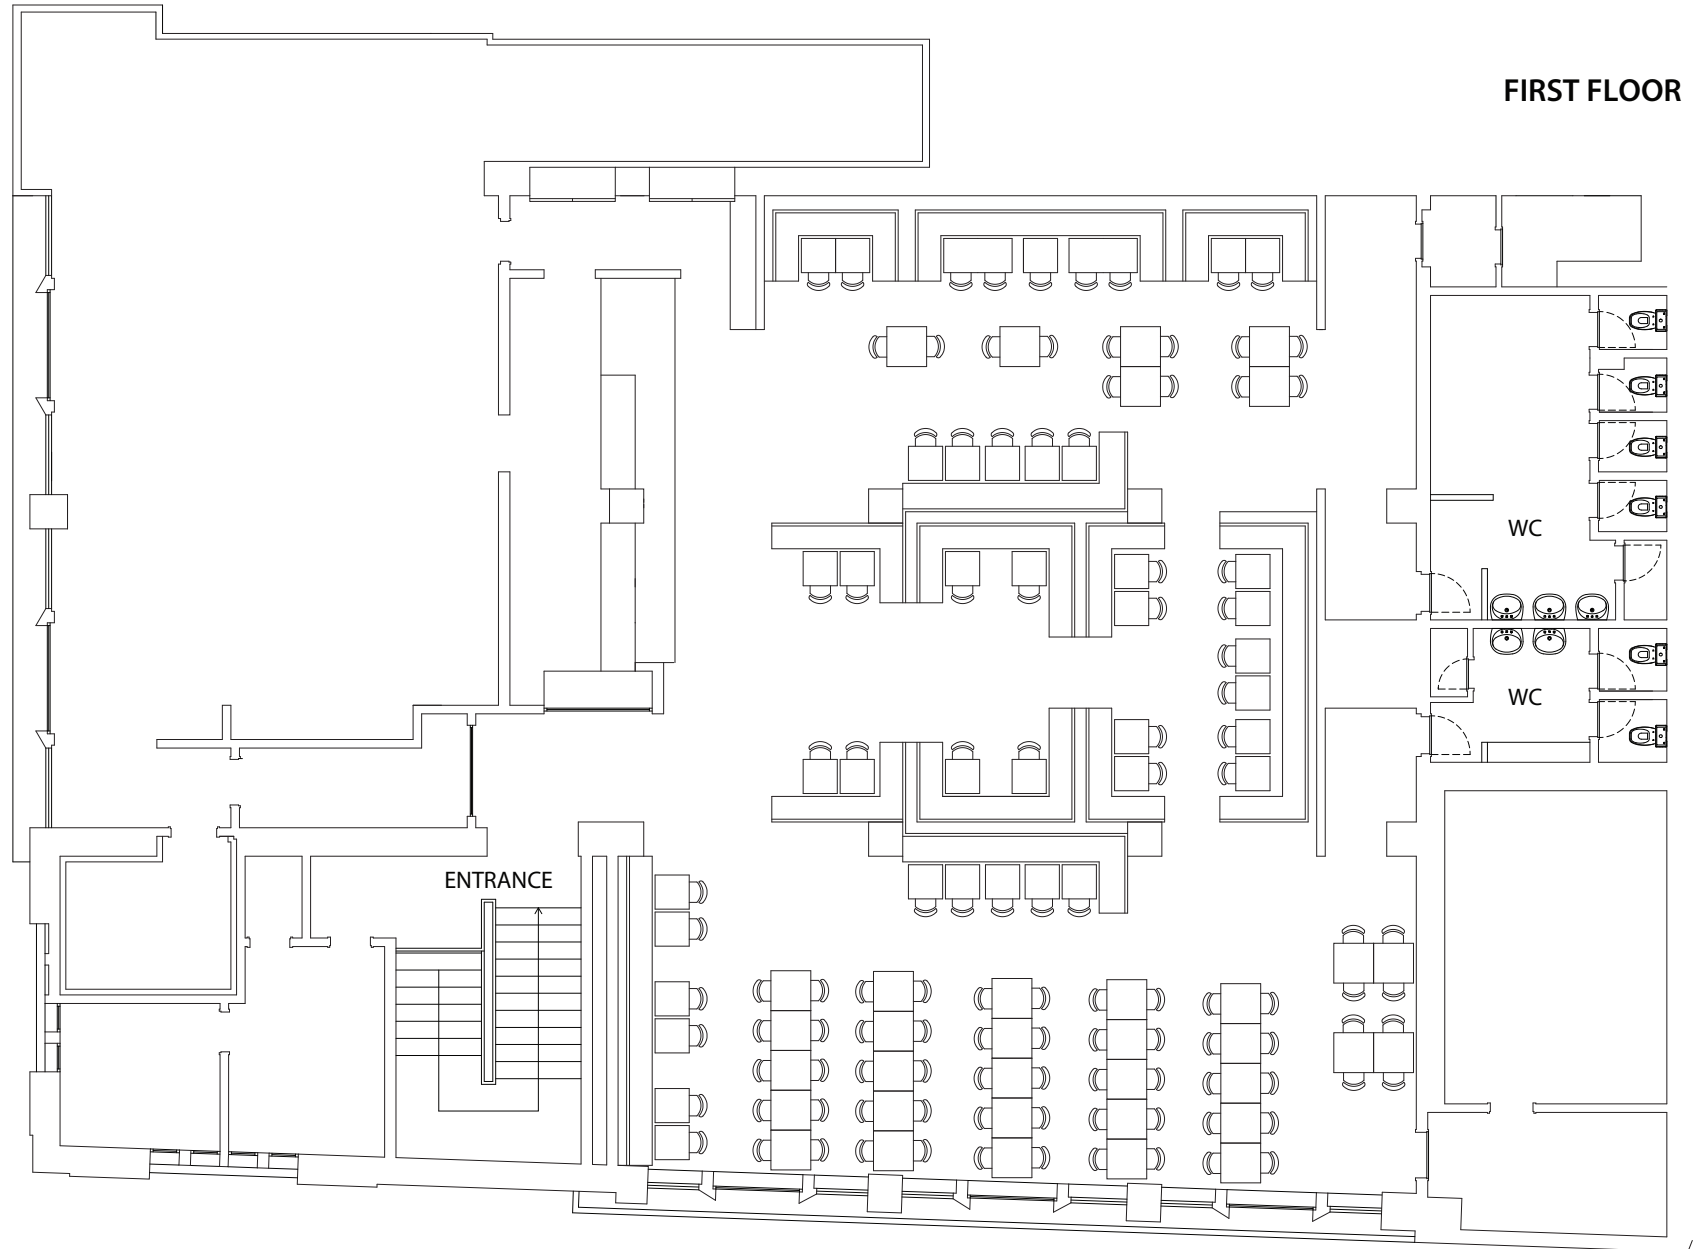

## ALMIRANTE REIS

- Total capacity:  
149 seats - GROUND FLOOR  
150 seats - FIRST FLOOR  
(arrangement variable according to the event)

## ALMIRANTE REIS

- Total capacity:  
148 seats - GROUND FLOOR  
150 seats - FIRST FLOOR  
(arrangement variable  
according to the event)

FIRST FLOOR